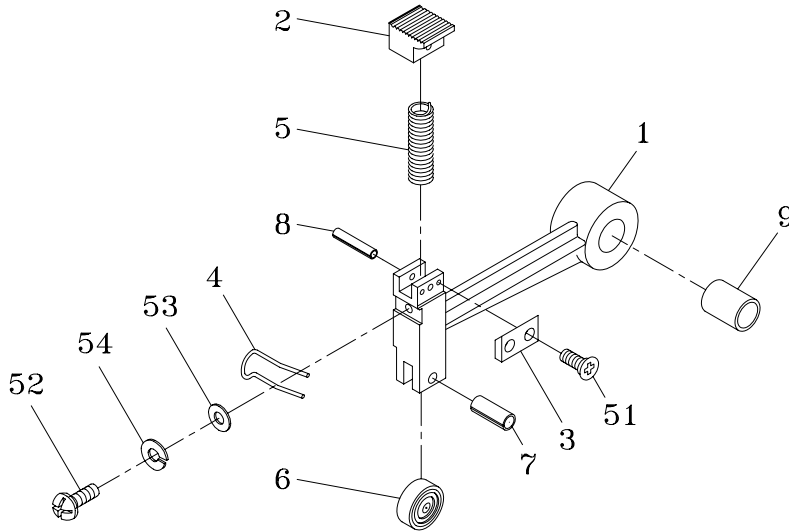

1-3-1

RH, BLOCK ARM ASS'Y

T6-1-31000

REF. NO.	PART NO.	DESCRIPTION	Q'TY	REMARKS
1	T6-1-31110	RH, Block Arm	1	
2	T6-1-31120	Upper Cutter	1	
	T6-1-31120S	Upper Cutter (Stainless Steel Model)	1	
3	T6-1-31130	Upper Cutter Pin	1	
4	T6-1-31140	RH, Block Spring	1	
5	BR628ZZ	Bearing, 628ZZ	1	
6	SP0824	Spring Pin, 8x24	1	
51	HBS0835H	HBS, M8x35(H)	2	
52	HN10	HN, M10	1	

1-3-2

CENTER BLOCK ARM ASS'Y T6-1-32000

REF. NO.	PART NO.	DESCRIPTION	Q'TY	REMARKS
1	T6-1-32110	Center Block Arm	1	
2	T6-1-32120	Universal Press	1	
	T6-1-32120S	Universal Press (Stainless Steel Model)	1	
3	T6-1-32130	Lower Cutter	1	
	T6-1-32130S	Lower Cutter (Stainless Steel Model)	1	
4	T6-1-32140	Cutter Spring Hook	1	
5	T6-1-32150	LH & Center Block Spring	1	
6	BR628ZZ	Bearing, 628ZZ	1	
7	SP0820	Spring Pin, 8x20	1	
8	SP0622	Spring Pin, 6x22	1	
9	MB2025	Metal Bush, 2025	1	
51	FMS0510S	FMS, M5x10 (Stainless Steel Model)	2	
52	PMS0610	PMS, M6x10	1	
53	PW06A	PW, M6 (A)	1	
54	SW06	SW, M6	1	