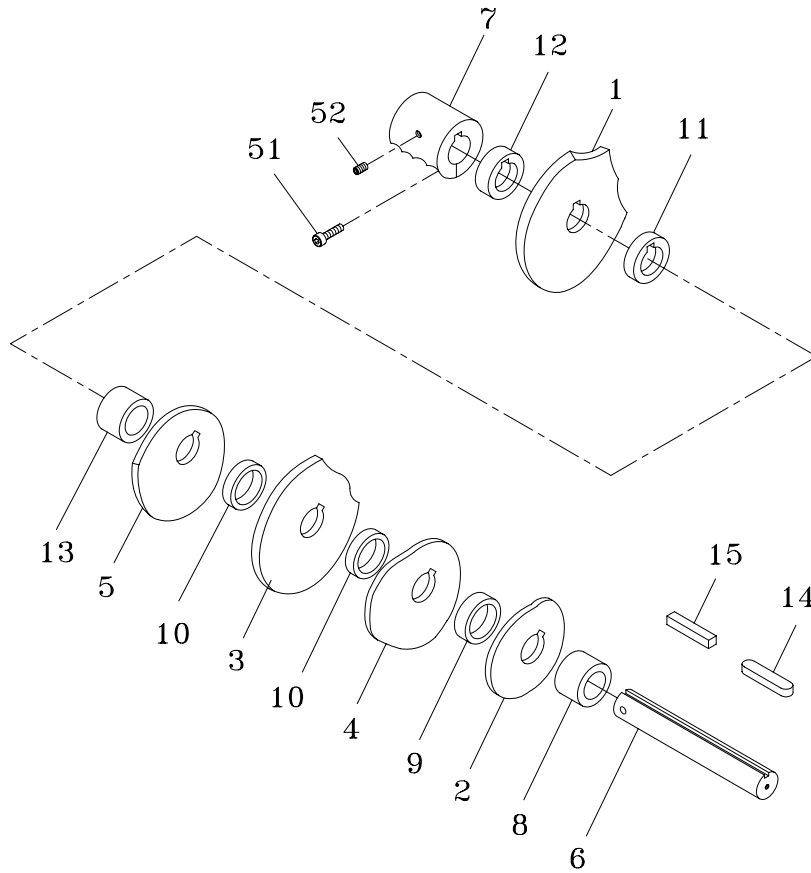

1-1

CAM GROUP

T6-1-10004

1-1**CAM GROUP****T6-1-10004**

REF. NO.	PART NO.	DESCRIPTION	Q'TY	REMARKS
1	T6-1-10110	Tension Cam	1	
2	T6-1-10120	Cam Shaft End Plate	1	
3	T6-1-10131	Limit Switch Cam (LS2)	1	
4	T6-1-10142	Limit Switch Cam (LS3)	1	
5	T6-1-10171	Gear Box Pulley	1	
6	T6-1-10181	Limit Switch Bracket	1	
7	T6-1-10201	V-Belt (A25)	1	
8	T6-1-11000	Gear Box	1	
9	T6-1-12000	Cam Ass'y	1	SEE PAGE 4
10	T6-6-10180	Magnet Brake	1	
20	KYA070720	Key, 7x7x20	2	
21	BR6205ZZ	Bearing, 6205ZZ	2	
22	HBS0845H	HBS, M8x45 (H)	4	
23	HBS0825	HBS, M8x25	1	
24	HBS0612	HBS, M6x12	2	
25	HSS0610	HSS, M6x10	6	
26	PW08B	PW, M8 (B)	4	
27	SW08	SW, M8	5	
28	SW06	SW, M6	2	
29	SW04	SW, M4	4	
30	PMS0408	PMS, M4x8	4	

1-1-1

CAM ASS'Y

T6-1-12000

REF. NO.	PART NO.	DESCRIPTION	Q'TY	REMARKS
1	T6-1-12110	Slide Table Cam	1	
2	T6-1-12120	RH Press Cam	1	
3	T6-1-12130	Center Press Came	1	
4	T6-1-12140	Heater Cam	1	
5	T6-1-12150	LH Press Cam	1	
6	T6-1-12160	Cam Shaft	1	
7	T6-1-12170	Cam Shaft Coupling	1	
8	T6-1-12180	Collar, 28.8x34x28.3	1	
9	T6-1-12190	Collar, 28.8x34x21	1	
10	T6-1-12210	Collar, 28.8x34x8	2	
11	T6-1-12220	Collar, 28.8x34x4.5	1	
12	T6-1-12230	Collar, 28.8x34x15	1	
13	T6-1-12350	Collar, 28.8x34x27.8	1	
14	KYA070790	Key, 7x7x90	1	
15	KYB070748	Key, 7x7x48	1	
51	HBS0620	HBS, M6x20	4	
52	HSS0810	HSS, M8x10	1	

1-3-1

RH, BLOCK ARM ASS'Y

T6-1-31000

REF. NO.	PART NO.	DESCRIPTION	Q'TY	REMARKS
1	T6-1-31110	RH, Block Arm	1	
2	T6-1-31120	Upper Cutter	1	
	T6-1-31120S	Upper Cutter (Stainless Steel Model)	1	
3	T6-1-31130	Upper Cutter Pin	1	
4	T6-1-31140	RH, Block Spring	1	
5	BR628ZZ	Bearing, 628ZZ	1	
6	SP0824	Spring Pin, 8x24	1	
51	HBS0835H	HBS, M8x35(H)	2	
52	HN10	HN, M10	1	