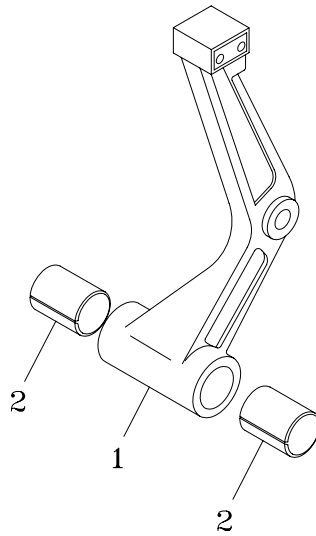

1-2-1 STRAP GUIDE ARM ASS'Y

**T6-1-21000
T6-1-21002**

REF. NO.	PART NO.	DESCRIPTION	Q'TY	REMARKS
1	T6-1-21000	Strap Guide Arm Ass'y (For TP-601B/BP)	1	
	T6-1-21002	Strap Guide Arm Ass'y (For TP-601A)	1	
2	T6-1-21110	Strap Guide Arm (For TP-601B/BP)	1	
	T6-1-21111	Strap Guide Arm (For TP-601A)	1	
	MB2025	Metal Bush, 2025	2