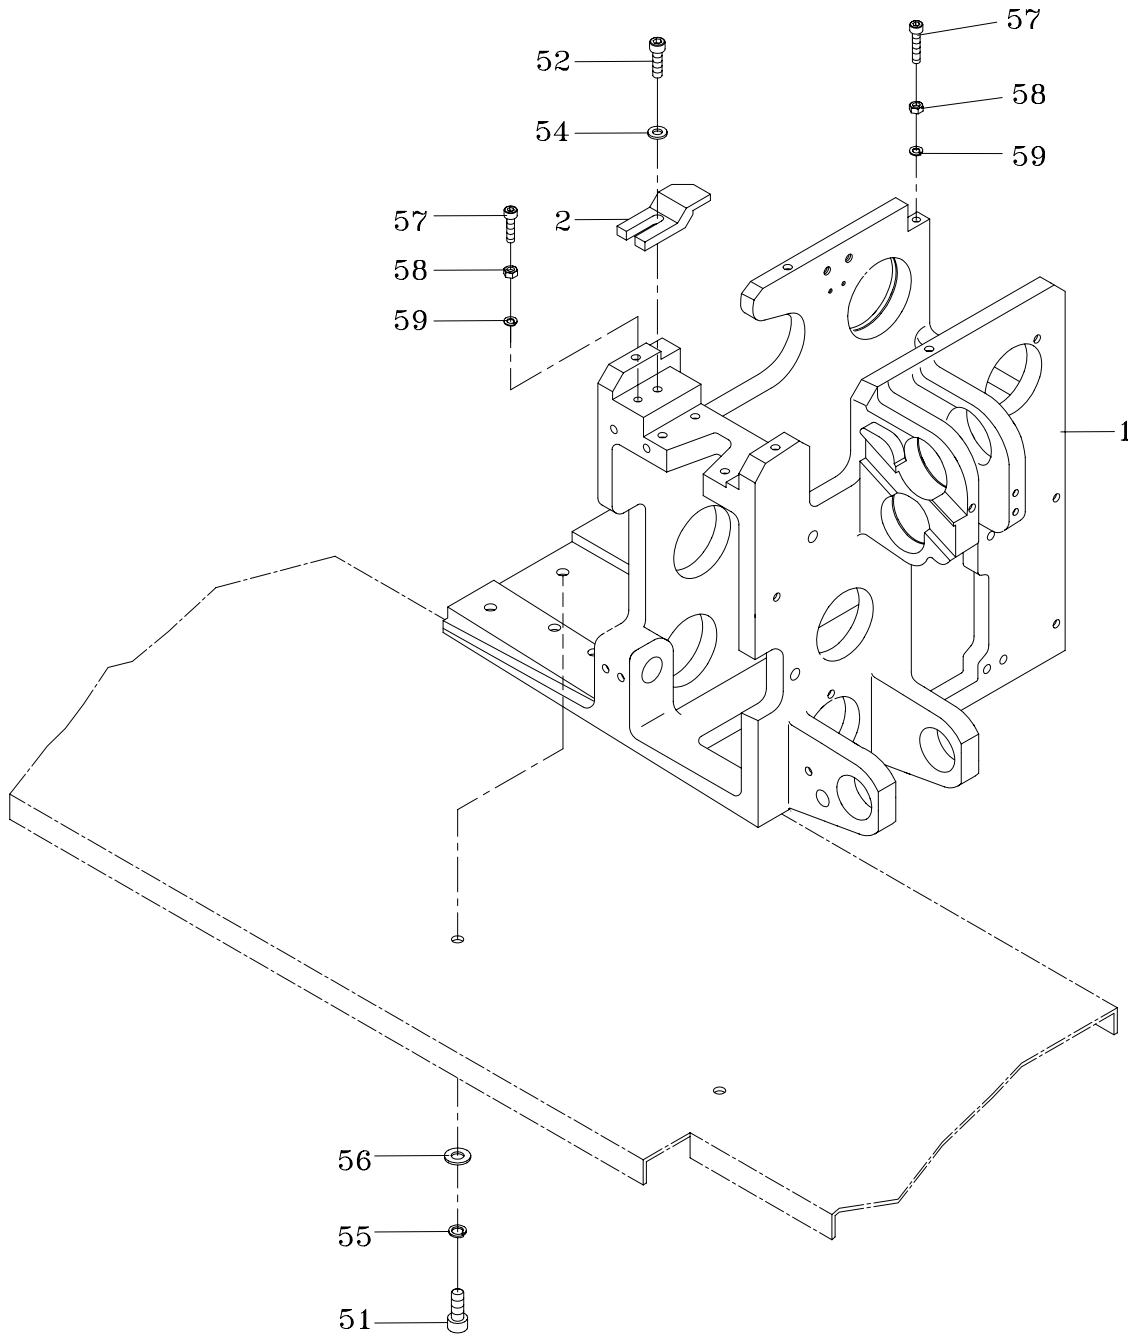

1-4-2

HEATER CRANK SET

T6-1-42000

REF. NO.	PART NO.	DESCRIPTION	Q'TY	REMARKS
1	T6-1-42110	Heater Crank	1	
2	T6-1-42120	Heater Bearing Shaft	1	
3	T6-1-42130	Heater Crank Collar	1	
4	BR6304ZZ	Bearing, 6304ZZ	1	
5	MB2015	Metal Bush, 2015	2	
6	ER15	Snap Ring, E-15	2	
51	HN08	HN, M8	2	

1-5 STRAPPING HEAD GROUP

T6-1-50004
T6-1-50005

1-5**STRAPPING HEAD GROUP****T6-1-50004****T6-1-50005**

REF. NO.	PART NO.	DESCRIPTION	Q'TY	REMARKS
	T6-1-50004	Strapping Head Group (For TP-601B/TP-601BP)	1	
	T6-1-50005	Strapping Head Group (For TP-601A)	1	
1	T6-1-50102	Strapping Head (For TP-601B/TP-601BP)	1	
	T6-1-50103	Strapping Head (For TP-601A)	1	
2	T6-1-50111	Band Width Block (For TP-601A)	1	
	T6-1-50112	Band Width Block (For TP-601B/TP-601BP)	1	
51	HBS0820	HBS, M8x20	4	
52	HBS0620	HBS, M6x20 (For TP-601A)	1	
	HBS0516	HBS, M5x16 (For TP-601B/BP)	1	
54	PW06B	PW, M6 (B) (For TP-601A)	1	
	PW05	PW, M5 (For TP-601B/BP)	1	
55	SW08	SW, M8	4	
56	PW08C	PW, M8 (C)	4	
57	HBS0525	HBS, M5x25 (For TP-601B/TP-601BP)	2	
58	HN05	HN, M5 (For TP-601B/TP-601BP)	2	
59	SW05	SW, M5 (For TP-601B/TP-601BP)	2	