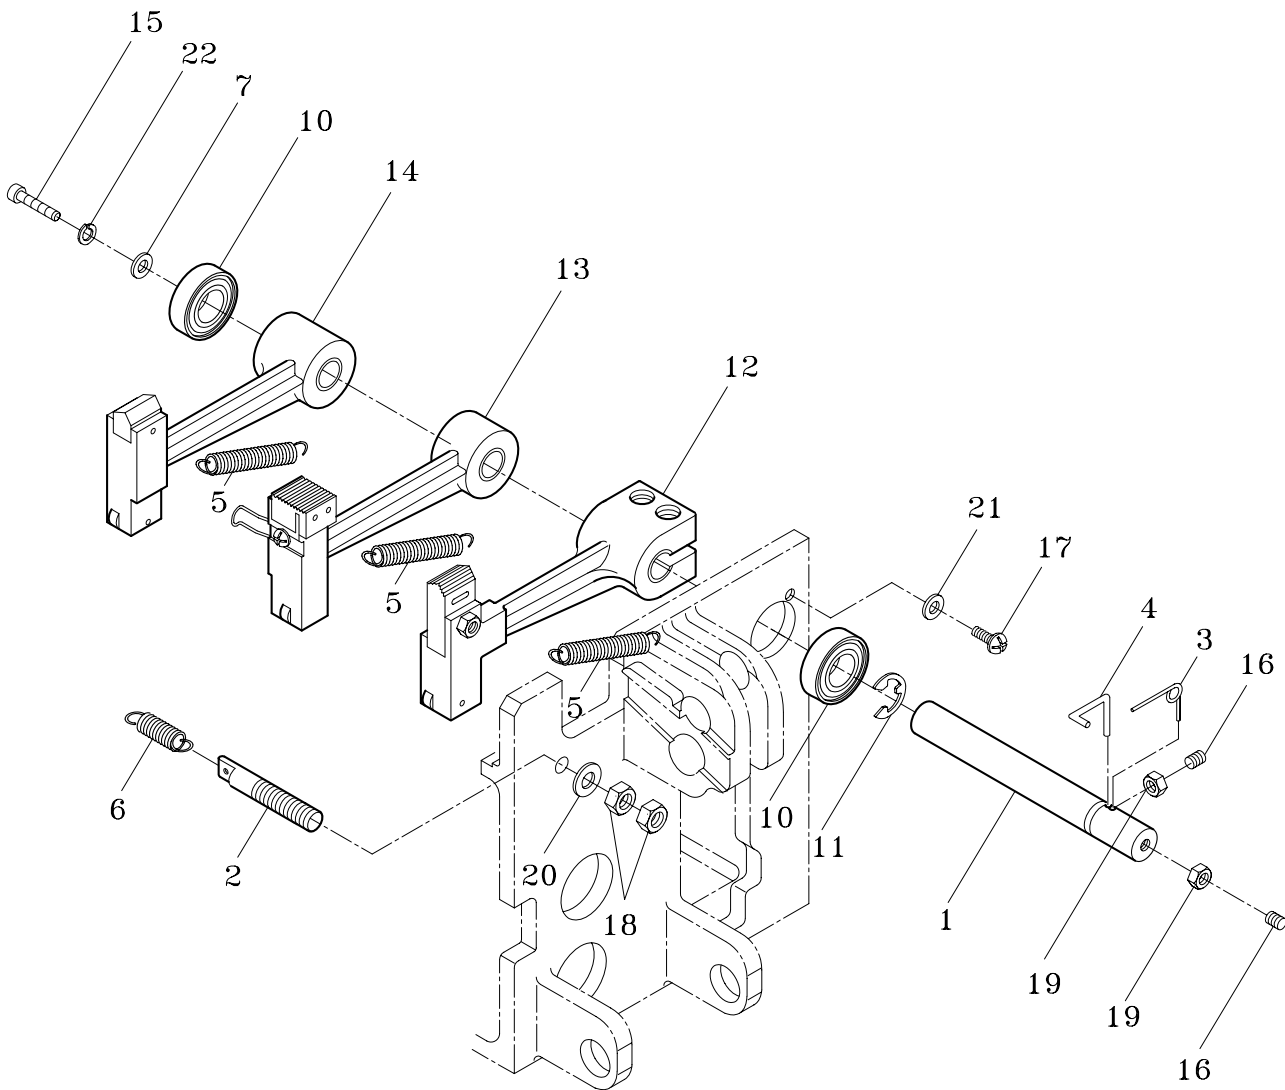

1-3

PRESS GROUP

T6-1-30000

1-3

PRESS GROUP

T6-1-30000

REF. NO.	PART NO.	DESCRIPTION	Q'TY	REMARKS
1	T6-1-30110	Press Arm Shaft	1	
2	T6-1-30120	Cutter Tension Spring Hook	1	
3	T6-1-30130	Upper Roller Spring	1	
4	T6-1-30140	Upper Shaft Spring Adjuster	1	
5	T6-1-30150	Press Tension Spring	3	
6	T6-1-30160	Cutter Tension Spring	1	
7	T6-1-30170	Press Arm End Plate	1	
10	BR6304ZZ	Bearing, 6304ZZ	2	
11	ER15	Snap Ring, E-15	1	
12	T6-1-31000	RH, Block Arm Ass'y	1	SEE PAGE 11
	T6-1-31000S	RH, Block Arm Ass'y (Stainless Steel Model)	1	SEE PAGE 11
13	T6-1-32000	Center Block Arm Ass'y	1	SEE PAGE 12
	T6-1-32000S	Center Block Arm Ass'y (Stainless Steel Model)	1	SEE PAGE 12
14	T6-1-33000	LH, Block Arm Ass'y	1	SEE PAGE 13
15	HBS0620	HBS, M6x20	1	
16	HSS0615	HSS, M6x15	2	
17	TMS0610	TMS, M6x10	2	
18	HN08	HN, M8	2	
19	HN06	HN, M6	2	
20	PW08A	PW, M8 (A)	1	
21	PW06B	PW, M6 (B)	2	
22	SW06	SW, M6	1