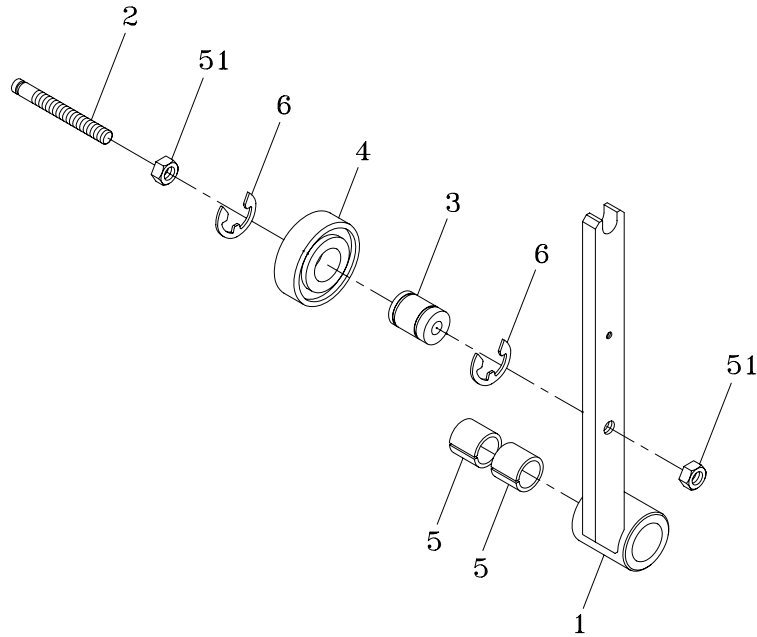

1-4-2

HEATER CRANK SET

T6-1-42000

REF. NO.	PART NO.	DESCRIPTION	Q'TY	REMARKS
1	T6-1-42110	Heater Crank	1	
2	T6-1-42120	Heater Bearing Shaft	1	
3	T6-1-42130	Heater Crank Collar	1	
4	BR6304ZZ	Bearing, 6304ZZ	1	
5	MB2015	Metal Bush, 2015	2	
6	ER15	Snap Ring, E-15	2	
51	HN08	HN, M8	2