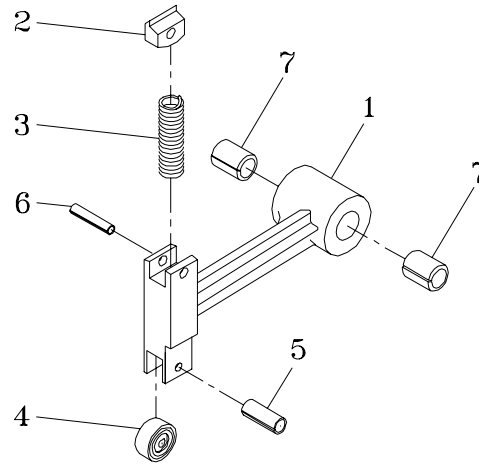

1-3-1

RH, BLOCK ARM ASS'Y

T6-1-31000

REF. NO.	PART NO.	DESCRIPTION	Q'TY	REMARKS
1	T6-1-31110	RH, Block Arm	1	
2	T6-1-31120	Upper Cutter	1	
	T6-1-31120S	Upper Cutter (Stainless Steel Model)	1	
3	T6-1-31130	Upper Cutter Pin	1	
4	T6-1-31140	RH, Block Spring	1	
5	BR628ZZ	Bearing, 628ZZ	1	
6	SP0824	Spring Pin, 8x24	1	
51	HBS0835H	HBS, M8x35(H)	2	
52	HN10	HN, M10	1	

1-3-2

CENTER BLOCK ARM ASS'Y T6-1-32000

REF. NO.	PART NO.	DESCRIPTION	Q'TY	REMARKS
1	T6-1-32110	Center Block Arm	1	
2	T6-1-32120	Universal Press	1	
	T6-1-32120S	Universal Press (Stainless Steel Model)	1	
3	T6-1-32130	Lower Cutter	1	
	T6-1-32130S	Lower Cutter (Stainless Steel Model)	1	
4	T6-1-32140	Cutter Spring Hook	1	
5	T6-1-32150	LH & Center Block Spring	1	
6	BR628ZZ	Bearing, 628ZZ	1	
7	SP0820	Spring Pin, 8x20	1	
8	SP0622	Spring Pin, 6x22	1	
9	MB2025	Metal Bush, 2025	1	
51	FMS0510S	FMS, M5x10 (Stainless Steel Model)	2	
52	PMS0610	PMS, M6x10	1	
53	PW06A	PW, M6 (A)	1	
54	SW06	SW, M6	1	

1-3-3

LH, BLOCK ARM ASS'Y

T6-1-33000

REF. NO.	PART NO.	DESCRIPTION	Q'TY	REMARKS
1	T6-1-33110	LH, Block Arm	1	
2	T6-1-33120	Left Jaw	1	
3	T6-1-32150	LH & Center Block Spring	1	
4	BR628ZZ	Bearing , 628ZZ	1	
5	SP0820	Spring Pin, 8x20	1	
6	SP0622	Spring Pin, 6x22	1	
7	MB2020	Metal Bush, 2020	2	