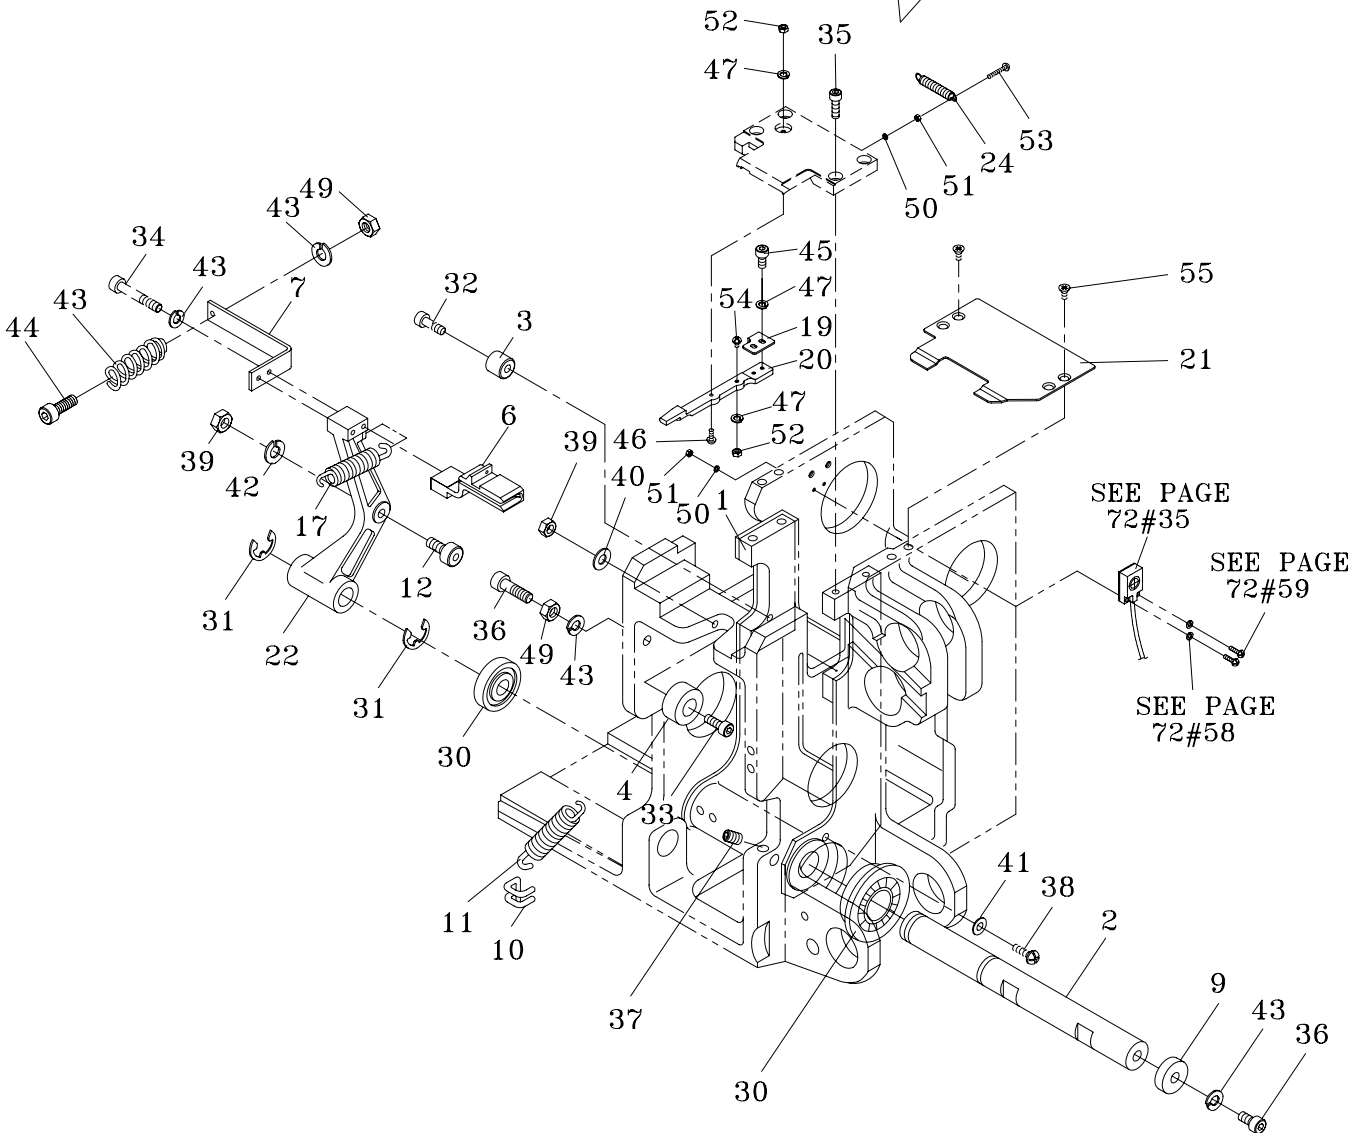

1-2

SLIDE TABLE GROUP

T6-1-20003

1-2

SLIDE TABLE GROUP

T6-1-20003

REF. NO.	PART NO.	DESCRIPTION	Q'TY	REMARKS
1	T6-1-20110	Slide Table Frame	1	
2	T6-1-20120	Slide Table Frame Shaft	1	
3	T6-1-20141	Slide Table Back Adjuster	1	
4	T6-1-20150	Slide Table Stopper	1	
5	T6-1-20163	Slide Table	1	
	T6-1-20163S	Slide Table (Stainless Steel Model)	1	
6	T6-1-20170	Band Guide (For 12mm,9mm)	1	
7	T6-1-20180	Flap Connecting Spring Bracket	1	
8	T6-1-20193	S.F.S. Ass'y	1	
9	T6-1-20210	End Plate	1	
10	T6-1-20220	Slide Table Spring Hook	1	
11	T6-1-20230	Slide Table Tension Spring	1	
12	T6-1-20250	Cam Follower, KR22xLL	1	
13	T6-1-20311	Support	1	
14	T6-1-20321	Lever	1	
15	T6-1-20340	Bracket	1	
16	T6-1-20351	Spring	1	
17	T6-1-20371	Spring	1	
18	T6-1-20840	Detector Plate	1	
19	T6-1-20910	Sensor Plate	1	
20	T6-1-20920	Loop-eject Lever	1	
21	T6-1-20930	Loop-eject Plate (For TP-601B/TP-601BP)	1	
	T6-1-20930S	Loop-eject Plate (For TP-601B/TP-601BP)(Stainless Steel Model)	1	
22	T6-1-21000	Strap Guide Arm Ass'y	1	SEE PAGE 8
23	T6-2-10130	LN Bandway Stop Spring	1	
24	TA-071	Return Spring	1	
30	BR6304ZZ	Bearing, 6304ZZ	2	
31	ER15	Snap Ring, E-15	2	
32	HBS1025H	HBS, M10x25 (H)	1	
33	HBS0830	HBS, M8x30	1	
34	HBS0650H	HBS, M6x50 (H)	1	
35	HBS0620N	HBS, M6x20 (N)	4	
	HBS0620NS	HBS, M6x20 (N) (Stainless Steel Model)	4	
36	HBS0620	HBS, M6x20	4