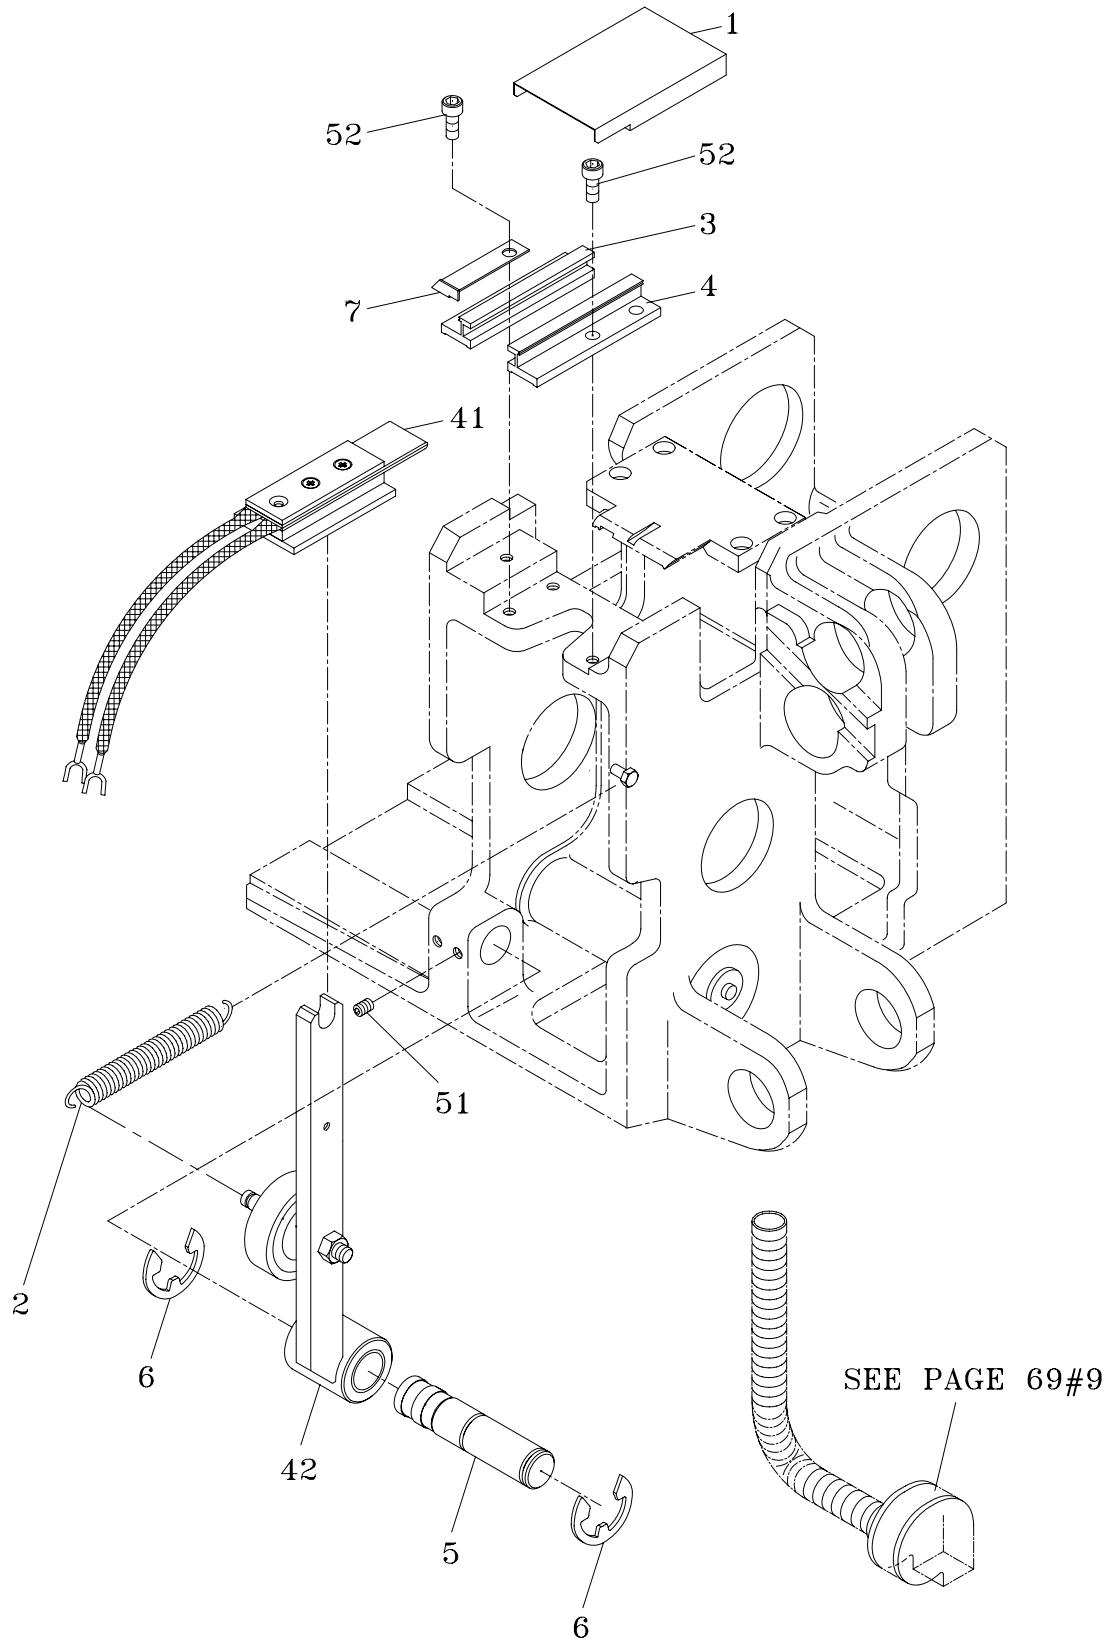

1-4

HEATER GROUP

T6-1-40003

1-4

HEATER GROUP

T6-1-40003

REF. NO.	PART NO.	DESCRIPTION	Q'TY	REMARKS
1	T6-1-40110	Heater Cover(For TP-601A)	1	
	T6-1-40111	Heater Cover(For TP-601B/BP)	1	
2	T6-1-40120	Heater Crank Spring	1	
3	T6-1-40130	Heater Slider Guide (L)	1	
4	T6-1-40140	Heater Slider Guide (R)	1	
5	T6-1-40150	Heater Crank Shaft	1	
6	ER15	Snap Ring, E-15	2	
7	T6-1-40170	Heater Stopper	1	
41	T6-1-41000	Heater Set	1	
42	T6-1-42000	Heater Crank Set	1	SEE PAGE 16
51	HSS0610	HSS, M6x10	2	
52	HBS0615	HBS, M6x15	4