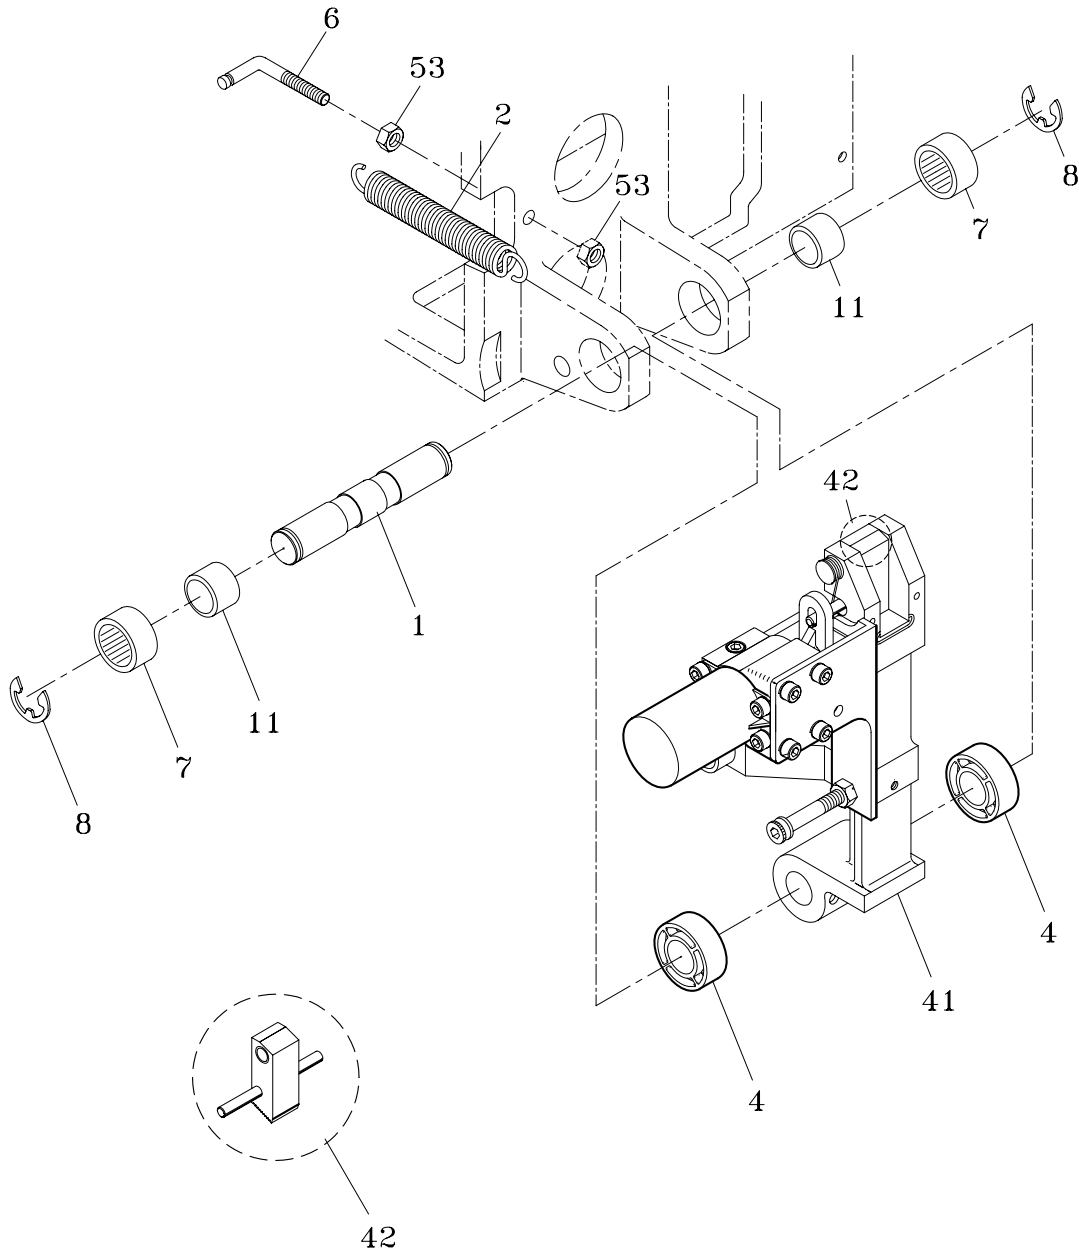

1-5 STRAPPING HEAD GROUP

T6-1-50004
T6-1-50005

1-5**STRAPPING HEAD GROUP****T6-1-50004****T6-1-50005**

REF. NO.	PART NO.	DESCRIPTION	Q'TY	REMARKS
	T6-1-50004	Strapping Head Group (For TP-601B/TP-601BP)	1	
	T6-1-50005	Strapping Head Group (For TP-601A)	1	
1	T6-1-50102	Strapping Head (For TP-601B/TP-601BP)	1	
	T6-1-50103	Strapping Head (For TP-601A)	1	
2	T6-1-50111	Band Width Block (For TP-601A)	1	
	T6-1-50112	Band Width Block (For TP-601B/TP-601BP)	1	
51	HBS0820	HBS, M8x20	4	
52	HBS0620	HBS, M6x20 (For TP-601A)	1	
	HBS0516	HBS, M5x16 (For TP-601B/BP)	1	
54	PW06B	PW, M6 (B) (For TP-601A)	1	
	PW05	PW, M5 (For TP-601B/BP)	1	
55	SW08	SW, M8	4	
56	PW08C	PW, M8 (C)	4	
57	HBS0525	HBS, M5x25 (For TP-601B/TP-601BP)	2	
58	HN05	HN, M5 (For TP-601B/TP-601BP)	2	
59	SW05	SW, M5 (For TP-601B/TP-601BP)	2	

1-6

TENSION GROUP

T6-1-60003

1-6**TENSION GROUP****T6-1-60003**

REF. NO.	PART NO.	DESCRIPTION	Q'TY	REMARKS
1	T6-1-60111	Tension Arm Shaft	1	
2	T6-1-60120	Tension Arm Spring	1	
4	T6-1-60140	Tension Arm Spacer	2	
6	T6-1-60160	Tension Arm Spring Hook L-Type	1	
7	BRHK2516	Bearing, HK2516	2	
8	ER15	Snap Ring, E-15	2	
11	BRIR202517	Bearing, IR202517	2	
41	T6-1-61001	Tension Arm Ass'y	1	SEE PAGE 21
42	T6-1-62000	Tension Jaw Set	1	
	T6-1-62000S	Tension Jaw Set (Stainless Steel Model)	1	
53	HN08	HN, M8	2	