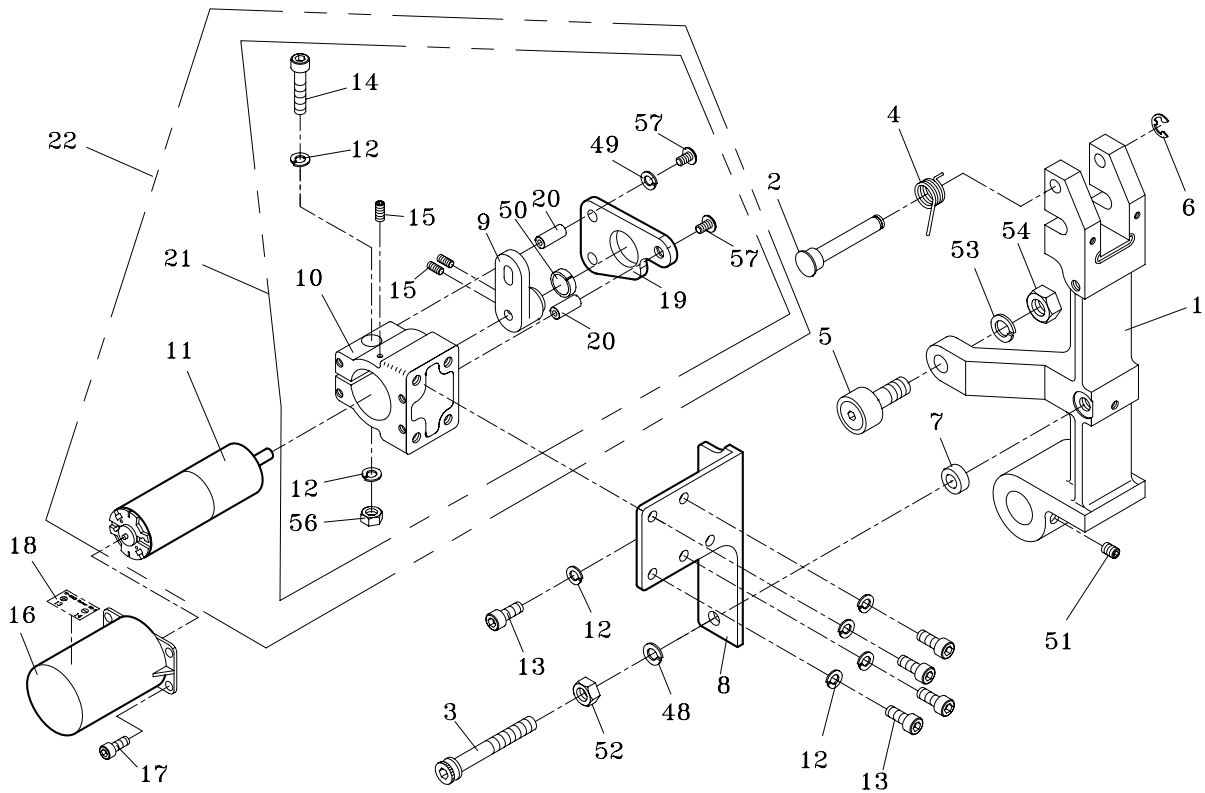

1-5 STRAPPING HEAD GROUP

T6-1-50004
T6-1-50005

1-5**STRAPPING HEAD GROUP****T6-1-50004****T6-1-50005**

REF. NO.	PART NO.	DESCRIPTION	Q'TY	REMARKS
	T6-1-50004	Strapping Head Group (For TP-601B/TP-601BP)	1	
	T6-1-50005	Strapping Head Group (For TP-601A)	1	
1	T6-1-50102	Strapping Head (For TP-601B/TP-601BP)	1	
	T6-1-50103	Strapping Head (For TP-601A)	1	
2	T6-1-50111	Band Width Block (For TP-601A)	1	
	T6-1-50112	Band Width Block (For TP-601B/TP-601BP)	1	
51	HBS0820	HBS, M8x20	4	
52	HBS0620	HBS, M6x20 (For TP-601A)	1	
	HBS0516	HBS, M5x16 (For TP-601B/BP)	1	
54	PW06B	PW, M6 (B) (For TP-601A)	1	
	PW05	PW, M5 (For TP-601B/BP)	1	
55	SW08	SW, M8	4	
56	PW08C	PW, M8 (C)	4	
57	HBS0525	HBS, M5x25 (For TP-601B/TP-601BP)	2	
58	HN05	HN, M5 (For TP-601B/TP-601BP)	2	
59	SW05	SW, M5 (For TP-601B/TP-601BP)	2	

1-6

TENSION GROUP

T6-1-60003

1-6**TENSION GROUP****T6-1-60003**

REF. NO.	PART NO.	DESCRIPTION	Q'TY	REMARKS
1	T6-1-60111	Tension Arm Shaft	1	
2	T6-1-60120	Tension Arm Spring	1	
4	T6-1-60140	Tension Arm Spacer	2	
6	T6-1-60160	Tension Arm Spring Hook L-Type	1	
7	BRHK2516	Bearing, HK2516	2	
8	ER15	Snap Ring, E-15	2	
11	BRIR202517	Bearing, IR202517	2	
41	T6-1-61001	Tension Arm Ass'y	1	SEE PAGE 21
42	T6-1-62000	Tension Jaw Set	1	
	T6-1-62000S	Tension Jaw Set (Stainless Steel Model)	1	
53	HN08	HN, M8	2	

1-6-1

TENSION ARM ASS'Y

T6-1-61001

REF. NO.	PART NO.	DESCRIPTION	Q'TY	REMARKS
1	T6-1-61110	Tension Arm	1	
2	T6-1-61120	Tension Jaw Shaft	1	
3	T6-1-61130	Tension Arm Spring Hook I-Type	1	
4	T6-1-61140	Tension Jaw Spring	1	
5	T6-1-20250	Cam Follower, KR22xLL	1	
6	ER06	Snap Ring, E-6	1	
7	T6-1-61170	Spacer	1	
8	T6-1-61180	Support	1	
9	T6-1-61190	Lever	1	
10	T6-1-61200	Bracket	1	
11	T6-1-61210	Motor (M5-1)	1	
12	SW06	SW, M6	9	
13	HBS0616	HBS, M6x16	5	
14	HBS0630	HBS, M6x30	1	
15	HSS0508	HSS, M5x8	3	
16	T6-1-61260	Cover	1	
17	HBS0510	HBS, M5x10	4	
18	T6-1-61280	Panel	1	