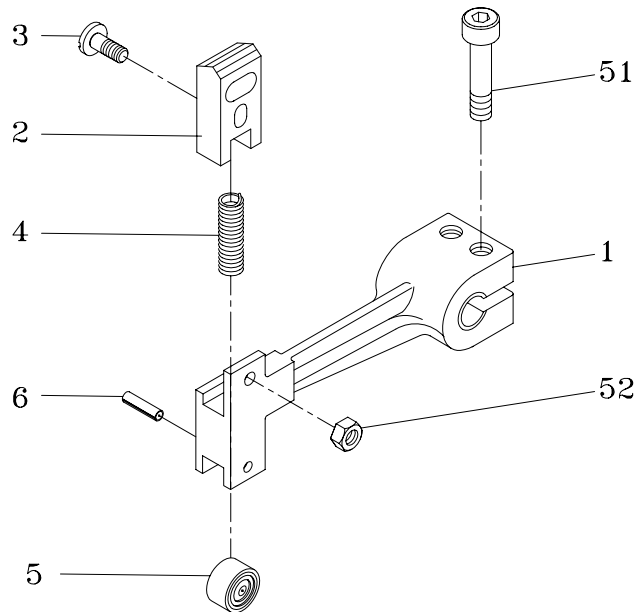

1-2-1 STRAP GUIDE ARM ASS'Y

**T6-1-21000
T6-1-21002**

REF. NO.	PART NO.	DESCRIPTION	Q'TY	REMARKS
1	T6-1-21000	Strap Guide Arm Ass'y (For TP-601B/BP)	1	
	T6-1-21002	Strap Guide Arm Ass'y (For TP-601A)	1	
2	T6-1-21110	Strap Guide Arm (For TP-601B/BP)	1	
	T6-1-21111	Strap Guide Arm (For TP-601A)	1	
	MB2025	Metal Bush, 2025	2	

1-3

PRESS GROUP

T6-1-30000

1-3**PRESS GROUP****T6-1-30000**

REF. NO.	PART NO.	DESCRIPTION	Q'TY	REMARKS
1	T6-1-30110	Press Arm Shaft	1	
2	T6-1-30120	Cutter Tension Spring Hook	1	
3	T6-1-30130	Upper Roller Spring	1	
4	T6-1-30140	Upper Shaft Spring Adjuster	1	
5	T6-1-30150	Press Tension Spring	3	
6	T6-1-30160	Cutter Tension Spring	1	
7	T6-1-30170	Press Arm End Plate	1	
10	BR6304ZZ	Bearing, 6304ZZ	2	
11	ER15	Snap Ring, E-15	1	
12	T6-1-31000	RH, Block Arm Ass'y	1	SEE PAGE 11
	T6-1-31000S	RH, Block Arm Ass'y (Stainless Steel Model)	1	SEE PAGE 11
13	T6-1-32000	Center Block Arm Ass'y	1	SEE PAGE 12
	T6-1-32000S	Center Block Arm Ass'y (Stainless Steel Model)	1	SEE PAGE 12
14	T6-1-33000	LH, Block Arm Ass'y	1	SEE PAGE 13
15	HBS0620	HBS, M6x20	1	
16	HSS0615	HSS, M6x15	2	
17	TMS0610	TMS, M6x10	2	
18	HN08	HN, M8	2	
19	HN06	HN, M6	2	
20	PW08A	PW, M8 (A)	1	
21	PW06B	PW, M6 (B)	2	
22	SW06	SW, M6	1	

1-3-1

RH, BLOCK ARM ASS'Y

T6-1-31000

REF. NO.	PART NO.	DESCRIPTION	Q'TY	REMARKS
1	T6-1-31110	RH, Block Arm	1	
2	T6-1-31120	Upper Cutter	1	
	T6-1-31120S	Upper Cutter (Stainless Steel Model)	1	
3	T6-1-31130	Upper Cutter Pin	1	
4	T6-1-31140	RH, Block Spring	1	
5	BR628ZZ	Bearing, 628ZZ	1	
6	SP0824	Spring Pin, 8x24	1	
51	HBS0835H	HBS, M8x35(H)	2	
52	HN10	HN, M10	1	